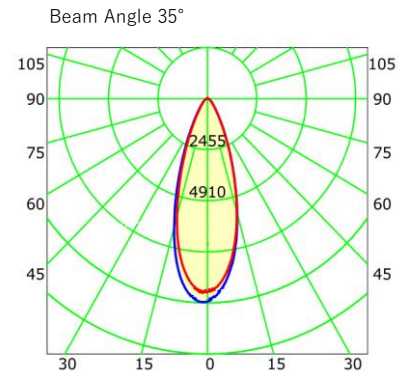

Specification Sheet

Electrical & Output data

Length	313mm	500mm	605mm	1000mm	1190mm
No: of LEDs	8	12	15	24	30
Lamp Load	16W	24W	30W	48W	60W
Lamp	Osram LED)				
Lumen Output	2073 lm/m(RGB+6500K)				
Color temp.	RGB+ 3000K, RGB+6500K				
CRI	CRI > 80 (Custom 90+ available on request) for white				
Binning	One Bin, 3-step				
Beam Angle	15° , 25° , 35°				
Operating Temp	-40° C to 50° C				
Lamp life	L70 @ 50,000hrs				
Input Voltage	24Vdc				
Driver	Remote driver				
Control type	DMX				

Performance data (for 1000 mm)

Power consumption	48W	
Supply voltage	24Vdc	
Supply current	2000 mA	
Luminous flux (lm)	RGB+3000K	RGB+6500K
	1890	2073

Code Builder

Product	Finish	Length	Colour	Beam	Accessory
QUANTUMRGBW	AS - Anodized Silver BK - Black WT - White	03 - 313mm	R30 - RGB+3000K R65 - RGB+6500K	15 - 15° 25 - 25° 35 - 35°	GS - Glare Shield SL - Symmetric Louver AL - Asymmetric Louver XX - None
		05 - 500mm			
		06 - 605mm			
		10 - 1000mm			
		12 - 1200mm			

Sample Code: **QUANTUMRGBW - WT - 05 - R30 - 15 - XX**

Optics

Mechanical Feature

Finish	Anodized Silver, Black, White
Material	Extruded Aluminum alloy
Cover	Silk Screened Tempered Glass
IP Rating	IP66
IK Rating	IK08
Mounting type	Tiltstand
Dimension(w/o accessories)	34.4mm(H) x 50mm(W) x L (varies)
Connector type	Weatherproof 2-pin(DC)& 3-pin(DMX)
Cable length	300mm in and out cable

Louver

Female cable connector end

Male connector cable end

Dimension

GS(Glare Shield)

SL(Symmetric Louver)

AL(Asymmetric Louver)

LTS(Large Tiltstand)