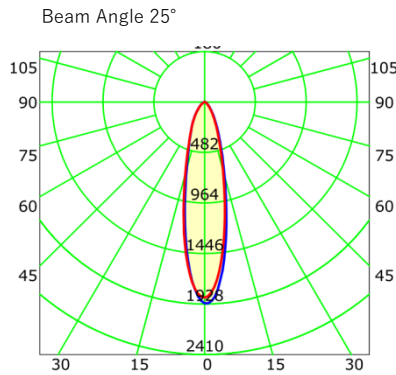

Specification Sheet

Electrical & Output data

Length	313mm	500mm	605mm	1000mm	1190mm
No: of LEDs	8	12	15	24	30
Lamp Load	16W	24W	30W	48W	60W
Lamp	Osram LED)				
Lumen Output	2073 lm/m(RGB+6500K)				
Color temp.	RGB+ 3000K, RGB+6500K				
CRI	CRI > 80 (Custom 90+ available on request) for white				
Binning	One Bin, 3-step				
Beam Angle	15° , 25° , 35°				
Operating Temp	-40° C to 50° C				
Lamp life	L70 @ 50,000hrs				
Input Voltage	24Vdc				
Driver	Remote driver				
Control type	DMX				

Performance data (for 1000 mm)

Power consumption	48W	
Supply voltage	24Vdc	
Supply current	2000 mA	
Luminous flux (lm)	RGB+3000K	RGB+6500K
	1890	2073

Code Builder

Product	Finish	Length	Colour	Beam	Accessory
QUANTUMRGBW	AS - Anodized Silver BK - Black WT - White	03 - 313mm	R30 - RGB+3000K R65 - RGB+6500K	15 - 15° 25 - 25° 35 - 35°	GS - Glare Shield SL - Symmetric Louver AL - Asymmetric Louver XX - None
		05 - 500mm			
		06 - 605mm			
		10 - 1000mm			
		12 - 1200mm			

Sample Code: **QUANTUMRGBW - WT - 05 - R30 - 15 - XX**

Optics

Mechanical Feature

Finish	Anodized Silver, Black, White
Material	Extruded Aluminum alloy
Cover	Silk Screened Tempered Glass
IP Rating	IP66
IK Rating	IK08
Mounting type	Tiltstand
Dimension(w/o accessories)	34.4mm(H) x 50mm(W) x L (varies)
Connector type	Weatherproof 2-pin(DC)& 3-pin(DMX)
Cable length	300mm in and out cable

Louver

Female cable connector end

Male connector cable end

Dimension

GS(Glare Shield)

SL(Symmetric Louver)

AL(Asymmetric Louver)

LTS(Large Tiltstand)