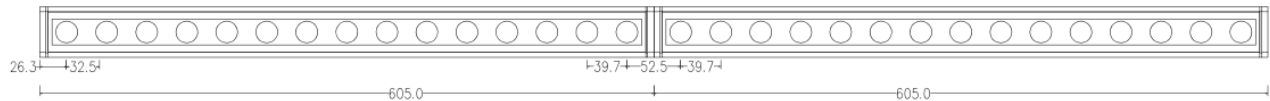

Specification Sheet

Electrical & Output data

Length	313mm	500mm	605mm	1000mm	1190mm
No: of LEDs	8	12	15	24	30
Lamp Load	16W	24W	30W	48W	60W
Lamp	Osram LED)				
Lumen Output	2073 lm/m(RGB+6500K)				
Color temp.	RGB+ 3000K, RGB+6500K				
CRI	CRI > 80 (Custom 90+ available on request) for white				
Binning	One Bin, 3-step				
Beam Angle	15° , 25° , 35°				
Operating Temp	-40° C to 50° C				
Lamp life	L70 @ 50,000hrs				
Input Voltage	24Vdc				
Driver	Remote driver				
Control type	DMX				

Performance data (for 1000 mm)

Power consumption	48W	
Supply voltage	24Vdc	
Supply current	2000 mA	
Luminous flux (lm)	RGB+3000K	RGB+6500K
	1890	2073

Code Builder

Product	Finish	Length	Colour	Beam	Accessory
QUANTUMRGBW	AS - Anodized Silver BK - Black WT - White	03 - 313mm	R30 - RGB+3000K R65 - RGB+6500K	15 - 15° 25 - 25° 35 - 35°	GS - Glare Shield SL - Symmetric Louver AL - Asymmetric Louver XX - None
		05 - 500mm			
		06 - 605mm			
		10 - 1000mm			
		12 - 1200mm			

Sample Code: **QUANTUMRGBW - WT - 05 - R30 - 15 - XX**

Optics

Mechanical Feature

Finish	Anodized Silver, Black, White
Material	Extruded Aluminum alloy
Cover	Silk Screened Tempered Glass
IP Rating	IP66
IK Rating	IK08
Mounting type	Tiltstand
Dimension(w/o accessories)	34.4mm(H) x 50mm(W) x L (varies)
Connector type	Weatherproof 2-pin(DC)& 3-pin(DMX)
Cable length	300mm in and out cable

Louver

Female cable connector end

Male connector cable end

Dimension

GS(Glare Shield)

SL(Symmetric Louver)

AL(Asymmetric Louver)

LTS(Large Tiltstand)