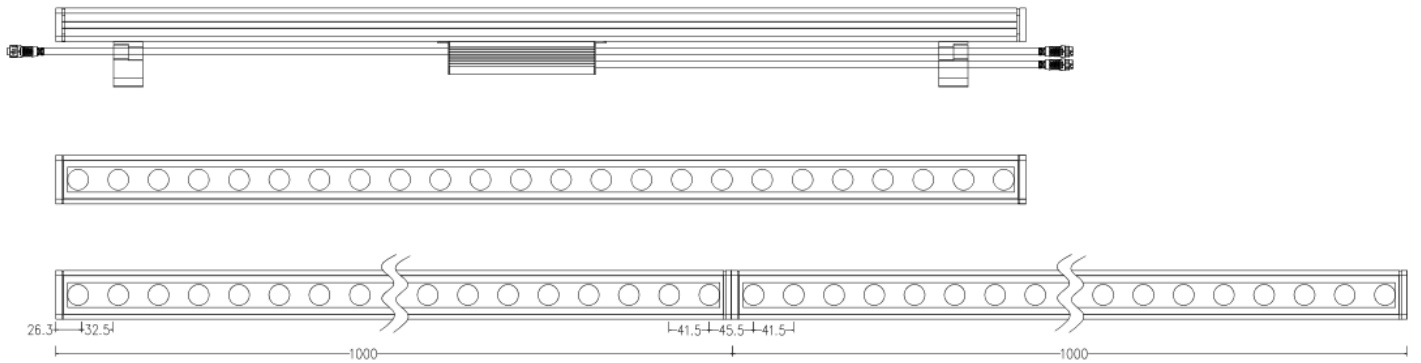

Specification Sheet

Electrical & Output data

Length	313mm	500mm	605mm	1000mm	1190mm
No: of LEDs	8	12	15	24	30
Lamp Load	16W	24W	30W	48W	60W
Lamp	Osram LED)				
Lumen Output	2073 lm/m(RGB+6500K)				
Color temp.	RGB+ 3000K, RGB+6500K				
CRI	CRI > 80 (Custom 90+ available on request) for white				
Binning	One Bin, 3-step				
Beam Angle	15° , 25° , 35°				
Operating Temp	-40° C to 50° C				
Lamp life	L70 @ 50,000hrs				
Input Voltage	24Vdc				
Driver	Remote driver				
Control type	DMX				

Performance data (for 1000 mm)

Power consumption	48W	
Supply voltage	24Vdc	
Supply current	2000 mA	
Luminous flux (lm)	RGB+3000K	RGB+6500K
	1890	2073

Code Builder

Product	Finish	Length	Colour	Beam	Accessory
QUANTUMRGBW	AS - Anodized Silver BK - Black WT - White	03 - 313mm	R30 - RGB+3000K R65 - RGB+6500K	15 - 15° 25 - 25° 35 - 35°	GS - Glare Shield SL - Symmetric Louver AL - Asymmetric Louver XX - None
		05 - 500mm			
		06 - 605mm			
		10 - 1000mm			
		12 - 1200mm			

Sample Code: **QUANTUMRGBW - WT - 05 - R30 - 15 - XX**

Optics

Mechanical Feature

Finish	Anodized Silver, Black, White
Material	Extruded Aluminum alloy
Cover	Silk Screened Tempered Glass
IP Rating	IP66
IK Rating	IK08
Mounting type	Tiltstand
Dimension(w/o accessories)	34.4mm(H) x 50mm(W) x L (varies)
Connector type	Weatherproof 2-pin(DC)& 3-pin(DMX)
Cable length	300mm in and out cable

Louver

Female cable connector end

Male connector cable end

Dimension

GS(Glare Shield)

SL(Symmetric Louver)

AL(Asymmetric Louver)

LTS(Large Tiltstand)