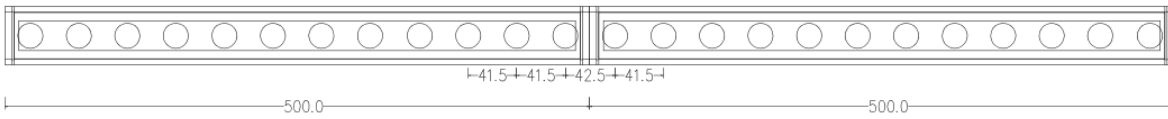

Performance data (for 1000 mm)

Power consumption	48W	
Supply voltage	24Vdc	
Supply current	2000 mA	
Luminous flux (lm)	RGB+3000K	RGB+6500K
	1890	2073

Code Builder

Product	Finish	Length	Colour	Beam	Accessory
QUANTUMRGBW	AS - Anodized Silver BK - Black WT - White	03 - 313mm	R30 - RGB+3000K R65 - RGB+6500K	15 - 15° 25 - 25° 35 - 35°	GS - Glare Shield SL - Symmetric Louver AL - Asymmetric Louver XX - None
		05 - 500mm			
		06 - 605mm			
		10 - 1000mm			
		12 - 1200mm			

Sample Code: **QUANTUMRGBW - WT - 05 - R30 - 15 - XX**

Optics

Mechanical Feature

Finish	Anodized Silver, Black, White
Material	Extruded Aluminum alloy
Cover	Silk Screened Tempered Glass
IP Rating	IP66
IK Rating	IK08
Mounting type	Tiltstand
Dimension(w/o accessories)	34.4mm(H) x 50mm(W) x L (varies)
Connector type	Weatherproof 2-pin(DC)& 3-pin(DMX)
Cable length	300mm in and out cable

Louver

Female cable connector end

Male connector cable end

Dimension

GS(Glare Shield)

SL(Symmetric Louver)

AL(Asymmetric Louver)

LTS(Large Tiltstand)