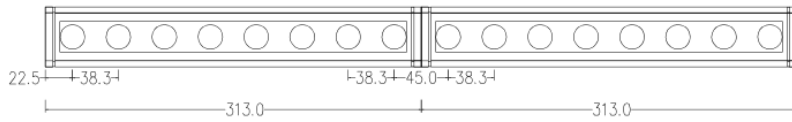

Specification Sheet

Electrical & Output data

Length	313mm	500mm	605mm	1000mm	1190mm
No: of LEDs	8	12	15	24	30
Lamp Load	16W	24W	30W	48W	60W
Lamp	Osram LED)				
Lumen Output	2073 lm/m(RGB+6500K)				
Color temp.	RGB+ 3000K, RGB+6500K				
CRI	CRI > 80 (Custom 90+ available on request) for white				
Binning	One Bin, 3-step				
Beam Angle	15° , 25° , 35°				
Operating Temp	-40° C to 50° C				
Lamp life	L70 @ 50,000hrs				
Input Voltage	24Vdc				
Driver	Remote driver				
Control type	DMX				

Performance data (for 1000 mm)

Power consumption	48W	
Supply voltage	24Vdc	
Supply current	2000 mA	
Luminous flux (lm)	RGB+3000K	RGB+6500K
	1890	2073

Code Builder

Product	Finish	Length	Colour	Beam	Accessory
QUANTUMRGBW	AS - Anodized Silver BK - Black WT - White	03 - 313mm	R30 - RGB+3000K R65 - RGB+6500K	15 - 15° 25 - 25° 35 - 35°	GS - Glare Shield SL - Symmetric Louver AL - Asymmetric Louver XX - None
		05 - 500mm			
		06 - 605mm			
		10 - 1000mm			
		12 - 1200mm			

Sample Code: **QUANTUMRGBW - WT - 05 - R30 - 15 - XX**

Optics

Mechanical Feature

Finish	Anodized Silver, Black, White
Material	Extruded Aluminum alloy
Cover	Silk Screened Tempered Glass
IP Rating	IP66
IK Rating	IK08
Mounting type	Tiltstand
Dimension(w/o accessories)	34.4mm(H) x 50mm(W) x L (varies)
Connector type	Weatherproof 2-pin(DC)& 3-pin(DMX)
Cable length	300mm in and out cable

Louver

Female cable connector end

Male connector cable end

Dimension

GS(Glare Shield)

SL(Symmetric Louver)

AL(Asymmetric Louver)

LTS(Large Tiltstand)