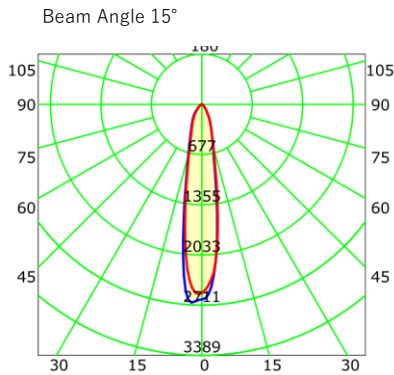

Specification Sheet

Electrical & Output data

Length	313mm	500mm	605mm	1000mm	1190mm
No: of LEDs	8	12	15	24	30
Lamp Load	16W	24W	30W	48W	60W
Lamp	Osram LED)				
Lumen Output	2073 lm/m(RGB+6500K)				
Color temp.	RGB+ 3000K, RGB+6500K				
CRI	CRI > 80 (Custom 90+ available on request) for white				
Binning	One Bin, 3-step				
Beam Angle	15° , 25° , 35°				
Operating Temp	-40° C to 50° C				
Lamp life	L70 @ 50,000hrs				
Input Voltage	24Vdc				
Driver	Remote driver				
Control type	DMX				

Performance data (for 1000 mm)

Power consumption	48W	
Supply voltage	24Vdc	
Supply current	2000 mA	
Luminous flux (lm)	RGB+3000K	RGB+6500K
	1890	2073

Code Builder

Product	Finish	Length	Colour	Beam	Accessory
QUANTUMRGBW	AS - Anodized Silver BK - Black WT - White	03 - 313mm	R30 - RGB+3000K R65 - RGB+6500K	15 - 15° 25 - 25° 35 - 35°	GS - Glare Shield SL - Symmetric Louver AL - Asymmetric Louver XX - None
		05 - 500mm			
		06 - 605mm			
		10 - 1000mm			
		12 - 1200mm			

Sample Code: **QUANTUMRGBW - WT - 05 - R30 - 15 - XX**

Optics

Mechanical Feature

Finish	Anodized Silver, Black, White
Material	Extruded Aluminum alloy
Cover	Silk Screened Tempered Glass
IP Rating	IP66
IK Rating	IK08
Mounting type	Tiltstand
Dimension(w/o accessories)	34.4mm(H) x 50mm(W) x L (varies)
Connector type	Weatherproof 2-pin(DC)& 3-pin(DMX)
Cable length	300mm in and out cable

Louver

Female cable connector end

Male connector cable end

Dimension

GS(Glare Shield)

SL(Symmetric Louver)

AL(Asymmetric Louver)

LTS(Large Tiltstand)