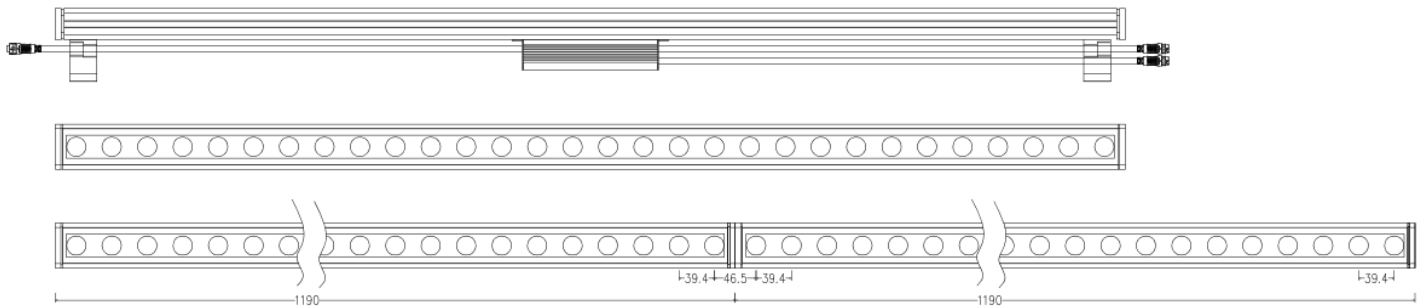

Performance data (for 1000 mm)

Power consumption	48W	
Supply voltage	24Vdc	
Supply current	2000 mA	
Luminous flux (lm)	RGB+3000K	RGB+6500K
	1890	2073

Code Builder

Product	Finish	Length	Colour	Beam	Accessory
QUANTUMRGBW	AS - Anodized Silver BK - Black WT - White	03 - 313mm	R30 - RGB+3000K R65 - RGB+6500K	15 - 15° 25 - 25° 35 - 35°	GS - Glare Shield SL - Symmetric Louver AL - Asymmetric Louver XX - None
		05 - 500mm			
		06 - 605mm			
		10 - 1000mm			
		12 - 1200mm			

Sample Code: **QUANTUMRGBW - WT - 05 - R30 - 15 - XX**

Optics

Mechanical Feature

Finish	Anodized Silver, Black, White
Material	Extruded Aluminum alloy
Cover	Silk Screened Tempered Glass
IP Rating	IP66
IK Rating	IK08
Mounting type	Tiltstand
Dimension(w/o accessories)	34.4mm(H) x 50mm(W) x L (varies)
Connector type	Weatherproof 2-pin(DC)& 3-pin(DMX)
Cable length	300mm in and out cable

Louver

Female cable connector end

Male connector cable end

Dimension

GS(Glare Shield)

SL(Symmetric Louver)

AL(Asymmetric Louver)

LTS(Large Tiltstand)