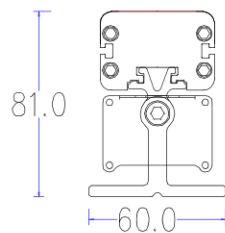

Specification Sheet

Electrical & Output data

Length	313mm	500mm	605mm	1000mm	1190mm
No: of LEDs	8	12	15	24	30
Lamp Load	16W	24W	30W	48W	60W
Lamp	Osram LED)				
Lumen Output	2073 lm/m(RGB+6500K)				
Color temp.	RGB+ 3000K, RGB+6500K				
CRI	CRI > 80 (Custom 90+ available on request) for white				
Binning	One Bin, 3-step				
Beam Angle	15° , 25° , 35°				
Operating Temp	-40° C to 50° C				
Lamp life	L70 @ 50,000hrs				
Input Voltage	24Vdc				
Driver	Remote driver				
Control type	DMX				

Performance data (for 1000 mm)

Power consumption	48W	
Supply voltage	24Vdc	
Supply current	2000 mA	
Luminous flux (lm)	RGB+3000K	RGB+6500K
	1890	2073

Code Builder

Product	Finish	Length	Colour	Beam	Accessory
QUANTUMRGBW	AS - Anodized Silver BK - Black WT - White	03 - 313mm	R30 - RGB+3000K R65 - RGB+6500K	15 - 15° 25 - 25° 35 - 35°	GS - Glare Shield SL - Symmetric Louver AL - Asymmetric Louver XX - None
		05 - 500mm			
		06 - 605mm			
		10 - 1000mm			
		12 - 1200mm			

Sample Code: **QUANTUMRGBW - WT - 05 - R30 - 15 - XX**

Optics

Mechanical Feature

Finish	Anodized Silver, Black, White
Material	Extruded Aluminum alloy
Cover	Silk Screened Tempered Glass
IP Rating	IP66
IK Rating	IK08
Mounting type	Tiltstand
Dimension(w/o accessories)	34.4mm(H) x 50mm(W) x L (varies)
Connector type	Weatherproof 2-pin(DC)& 3-pin(DMX)
Cable length	300mm in and out cable

Louver

Female cable connector end

Male connector cable end

Dimension

GS(Glare Shield)

SL(Symmetric Louver)

AL(Asymmetric Louver)

LTS(Large Tiltstand)