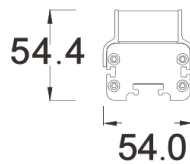

Specification Sheet

Electrical & Output data

Length	313mm	500mm	605mm	1000mm	1190mm
No: of LEDs	8	12	15	24	30
Lamp Load	16W	24W	30W	48W	60W
Lamp	Osram LED)				
Lumen Output	2073 lm/m(RGB+6500K)				
Color temp.	RGB+ 3000K, RGB+6500K				
CRI	CRI > 80 (Custom 90+ available on request) for white				
Binning	One Bin, 3-step				
Beam Angle	15° , 25° , 35°				
Operating Temp	-40° C to 50° C				
Lamp life	L70 @ 50,000hrs				
Input Voltage	24Vdc				
Driver	Remote driver				
Control type	DMX				

Performance data (for 1000 mm)

Power consumption	48W	
Supply voltage	24Vdc	
Supply current	2000 mA	
Luminous flux (lm)	RGB+3000K	RGB+6500K
	1890	2073

Code Builder

Product	Finish	Length	Colour	Beam	Accessory
QUANTUMRGBW	AS - Anodized Silver BK - Black WT - White	03 - 313mm	R30 - RGB+3000K R65 - RGB+6500K	15 - 15° 25 - 25° 35 - 35°	GS - Glare Shield SL - Symmetric Louver AL - Asymmetric Louver XX - None
		05 - 500mm			
		06 - 605mm			
		10 - 1000mm			
		12 - 1200mm			

Sample Code: **QUANTUMRGBW - WT - 05 - R30 - 15 - XX**

Optics

Mechanical Feature

Finish	Anodized Silver, Black, White
Material	Extruded Aluminum alloy
Cover	Silk Screened Tempered Glass
IP Rating	IP66
IK Rating	IK08
Mounting type	Tiltstand
Dimension(w/o accessories)	34.4mm(H) x 50mm(W) x L (varies)
Connector type	Weatherproof 2-pin(DC)& 3-pin(DMX)
Cable length	300mm in and out cable

Louver

Female cable connector end

Male connector cable end

Dimension

GS(Glare Shield)

SL(Symmetric Louver)

AL(Asymmetric Louver)

LTS(Large Tiltstand)