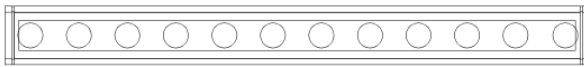

Specification Sheet

Electrical & Output data

Length	313mm	500mm	605mm	1000mm	1190mm
No: of LEDs	8	12	15	24	30
Lamp Load	16W	24W	30W	48W	60W
Lamp	Osram LED)				
Lumen Output	2073 lm/m(RGB+6500K)				
Color temp.	RGB+ 3000K, RGB+6500K				
CRI	CRI > 80 (Custom 90+ available on request) for white				
Binning	One Bin, 3-step				
Beam Angle	15° , 25° , 35°				
Operating Temp	-40° C to 50° C				
Lamp life	L70 @ 50,000hrs				
Input Voltage	24Vdc				
Driver	Remote driver				
Control type	DMX				

Performance data (for 1000 mm)

Power consumption	48W	
Supply voltage	24Vdc	
Supply current	2000 mA	
Luminous flux (lm)	RGB+3000K	RGB+6500K
	1890	2073

Code Builder

Product	Finish	Length	Colour	Beam	Accessory
QUANTUMRGBW	AS - Anodized Silver BK - Black WT - White	03 - 313mm	R30 - RGB+3000K R65 - RGB+6500K	15 - 15° 25 - 25° 35 - 35°	GS - Glare Shield SL - Symmetric Louver AL - Asymmetric Louver XX - None
		05 - 500mm			
		06 - 605mm			
		10 - 1000mm			
		12 - 1200mm			

Sample Code: **QUANTUMRGBW - WT - 05 - R30 - 15 - XX**

Optics

Mechanical Feature

Finish	Anodized Silver, Black, White
Material	Extruded Aluminum alloy
Cover	Silk Screened Tempered Glass
IP Rating	IP66
IK Rating	IK08
Mounting type	Tiltstand
Dimension(w/o accessories)	34.4mm(H) x 50mm(W) x L (varies)
Connector type	Weatherproof 2-pin(DC)& 3-pin(DMX)
Cable length	300mm in and out cable

Louver

Female cable connector end

Male connector cable end

Dimension

GS(Glare Shield)

SL(Symmetric Louver)

AL(Asymmetric Louver)

LTS(Large Tiltstand)