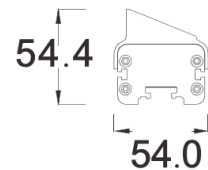

Specification Sheet

Electrical & Output data

Length	313mm	500mm	605mm	1000mm	1190mm
No: of LEDs	8	12	15	24	30
Lamp Load	16W	24W	30W	48W	60W
Lamp	Osram LED)				
Lumen Output	2073 lm/m(RGB+6500K)				
Color temp.	RGB+ 3000K, RGB+6500K				
CRI	CRI > 80 (Custom 90+ available on request) for white				
Binning	One Bin, 3-step				
Beam Angle	15° , 25° , 35°				
Operating Temp	-40° C to 50° C				
Lamp life	L70 @ 50,000hrs				
Input Voltage	24Vdc				
Driver	Remote driver				
Control type	DMX				

Performance data (for 1000 mm)

Power consumption	48W	
Supply voltage	24Vdc	
Supply current	2000 mA	
Luminous flux (lm)	RGB+3000K	RGB+6500K
	1890	2073

Code Builder

Product	Finish	Length	Colour	Beam	Accessory
QUANTUMRGBW	AS - Anodized Silver BK - Black WT - White	03 - 313mm	R30 - RGB+3000K R65 - RGB+6500K	15 - 15° 25 - 25° 35 - 35°	GS - Glare Shield SL - Symmetric Louver AL - Asymmetric Louver XX - None
		05 - 500mm			
		06 - 605mm			
		10 - 1000mm			
		12 - 1200mm			

Sample Code: **QUANTUMRGBW - WT - 05 - R30 - 15 - XX**

Optics

Mechanical Feature

Finish	Anodized Silver, Black, White
Material	Extruded Aluminum alloy
Cover	Silk Screened Tempered Glass
IP Rating	IP66
IK Rating	IK08
Mounting type	Tiltstand
Dimension(w/o accessories)	34.4mm(H) x 50mm(W) x L (varies)
Connector type	Weatherproof 2-pin(DC)& 3-pin(DMX)
Cable length	300mm in and out cable

Louver

Female cable connector end

Male connector cable end

Dimension

GS(Glare Shield)

SL(Symmetric Louver)

AL(Asymmetric Louver)

LTS(Large Tiltstand)