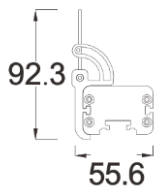

Specification Sheet

Electrical & Output data

Length	313mm	500mm	605mm	1000mm	1190mm
No: of LEDs	8	12	15	24	30
Lamp Load	16W	24W	30W	48W	60W
Lamp	Osram LED)				
Lumen Output	2073 lm/m(RGB+6500K)				
Color temp.	RGB+ 3000K, RGB+6500K				
CRI	CRI > 80 (Custom 90+ available on request) for white				
Binning	One Bin, 3-step				
Beam Angle	15° , 25° , 35°				
Operating Temp	-40° C to 50° C				
Lamp life	L70 @ 50,000hrs				
Input Voltage	24Vdc				
Driver	Remote driver				
Control type	DMX				

Performance data (for 1000 mm)

Power consumption	48W	
Supply voltage	24Vdc	
Supply current	2000 mA	
Luminous flux (lm)	RGB+3000K	RGB+6500K
	1890	2073

Code Builder

Product	Finish	Length	Colour	Beam	Accessory
QUANTUMRGBW	AS - Anodized Silver BK - Black WT - White	03 - 313mm	R30 - RGB+3000K R65 - RGB+6500K	15 - 15° 25 - 25° 35 - 35°	GS - Glare Shield SL - Symmetric Louver AL - Asymmetric Louver XX - None
		05 - 500mm			
		06 - 605mm			
		10 - 1000mm			
		12 - 1200mm			

Sample Code: **QUANTUMRGBW - WT - 05 - R30 - 15 - XX**

Optics

Mechanical Feature

Finish	Anodized Silver, Black, White
Material	Extruded Aluminum alloy
Cover	Silk Screened Tempered Glass
IP Rating	IP66
IK Rating	IK08
Mounting type	Tiltstand
Dimension(w/o accessories)	34.4mm(H) x 50mm(W) x L (varies)
Connector type	Weatherproof 2-pin(DC)& 3-pin(DMX)
Cable length	300mm in and out cable

Louver

Female cable connector end

Male connector cable end

Dimension

GS(Glare Shield)

SL(Symmetric Louver)

AL(Asymmetric Louver)

LTS(Large Tiltstand)